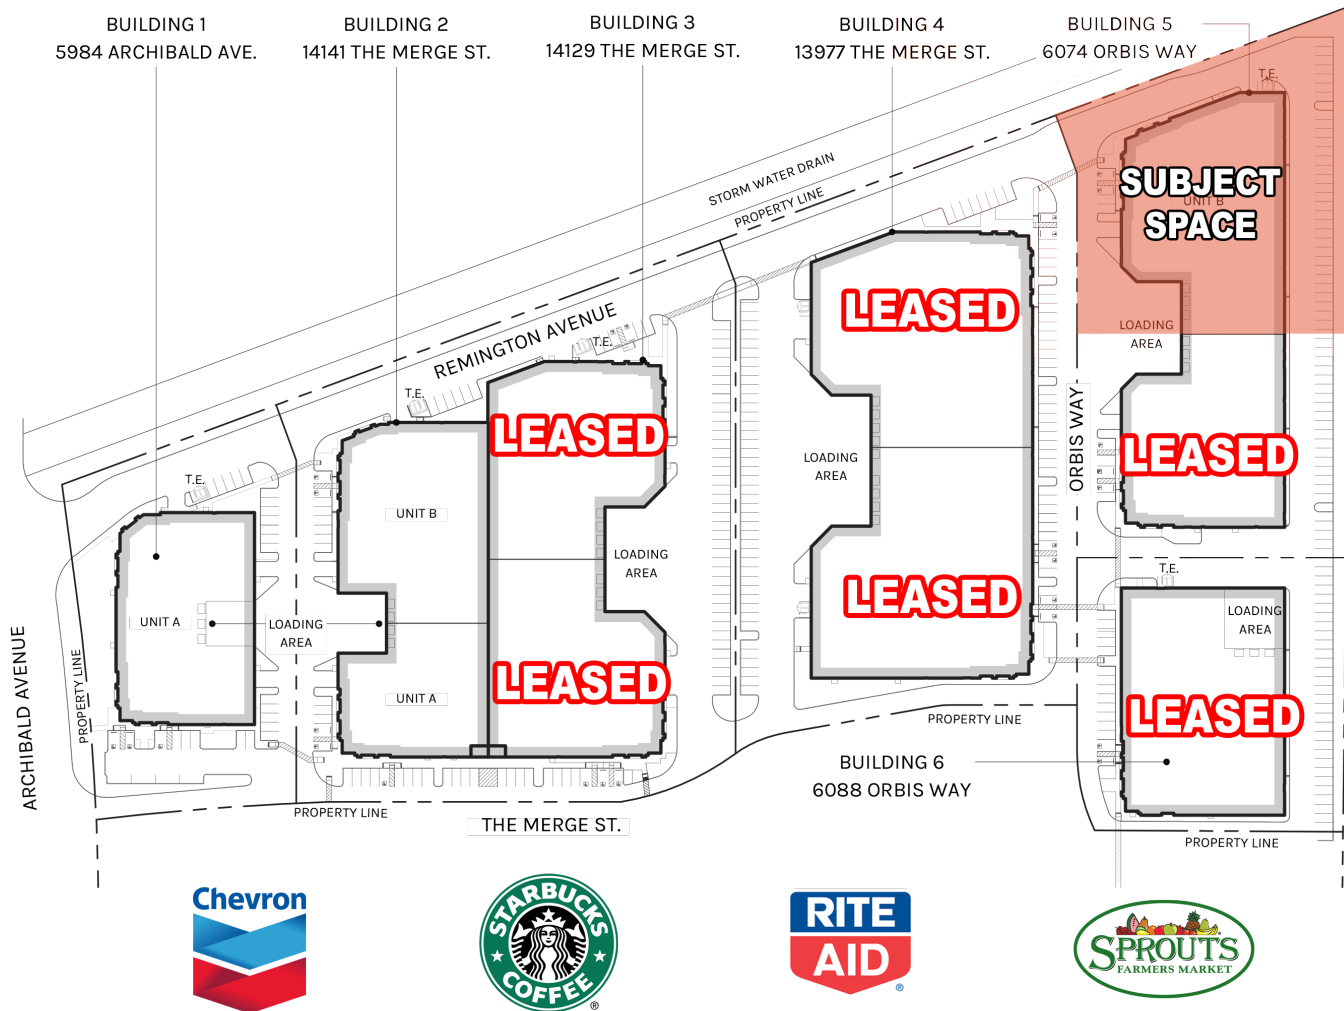

CLASS A INDUSTRIAL SPACE IN THE INLAND EMPIRE WEST

34,135 SF AVAILABLE FOR LEASE

BUILDING 5 UNIT B AT THE MERGE

PREMIER WAREHOUSE DISTRIBUTION FACILITY AVAILABLE

6074 Orbis Way | Eastvale, CA

Property Highlights

- 34,135 Square Feet
- 1,557 Square Feet Office
- 1,401 Finished Mezzanine Office
- 3 Dock High Doors
- 1 Grade Level Doors
- 30' Minimum Clear Height
- ESFR Sprinklers
- LED Warehouse Lighting
- 2.5% Skylights
- Contiguous to brand new retail. Amenities include: Starbucks, Sprouts, Chevron, Rite-Aid and more.

6 BUILDINGS

10 UNITS

TOTAL
333,544 SF

PLAN LAYOUT SUBJECT TO FIELD CONDITIONS AND MAY DIFFER FROM PLAN AS SHOWN. ALL INFORMATION PRESENTED ON THIS DRAWING IS PRESUMED TO BE ACCURATE, HOWEVER TENANT SHOULD VERIFY PERTINENT INFORMATION PRIOR TO COMMITTING TO A LEASE. ANY FURNITURE OR APPLIANCES SHOWN ON PLAN ARE FOR CONCEPT ONLY AND WILL BE TENANT PROVIDED.

WAREHOUSE
31,177 SF

OFFICE
2,958 SF

TOTAL
34,135 SF

PLAN LAYOUT SUBJECT TO FIELD CONDITIONS AND MAY DIFFER FROM PLAN AS SHOWN. ALL INFORMATION PRESENTED ON THIS DRAWING IS PRESUMED TO BE ACCURATE, HOWEVER TENANT SHOULD VERIFY PERTINENT INFORMATION PRIOR TO COMMITTING TO A LEASE. ANY FURNITURE OR APPLIANCES SHOWN ON PLAN ARE FOR CONCEPT ONLY AND WILL BE TENANT PROVIDED.