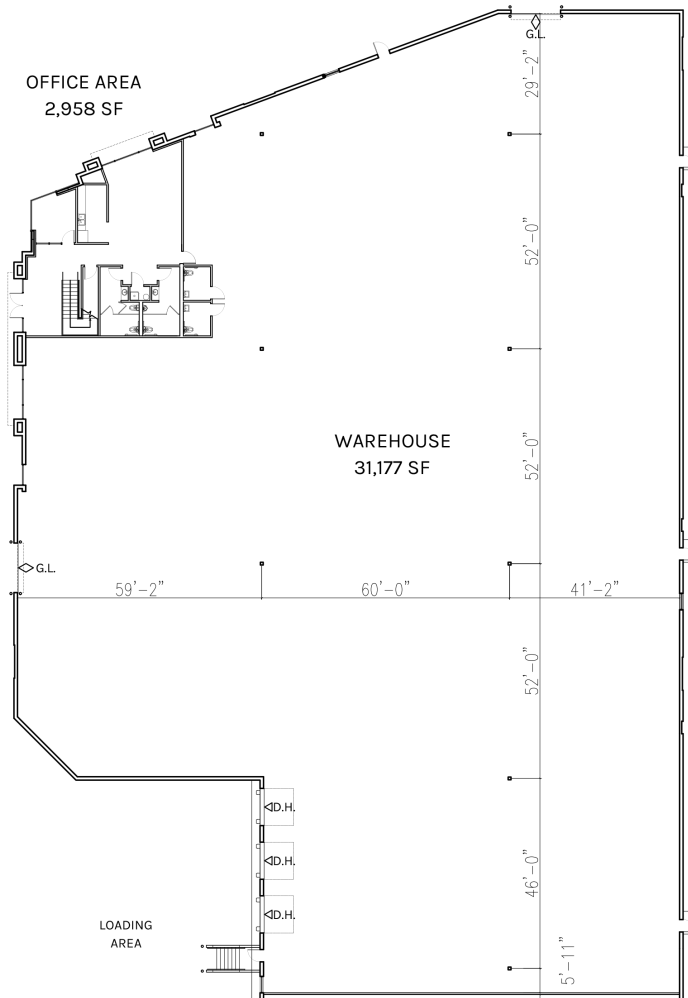

CLASS A INDUSTRIAL SPACE IN THE INLAND EMPIRE WEST

34,135 SF AVAILABLE FOR LEASE

BUILDING 5 UNIT B AT THE MERGE

PREMIER WAREHOUSE DISTRIBUTION FACILITY AVAILABLE

6074 Orbis Way | Eastvale, CA

Property Highlights

- 34,135 Square Feet
- 1,557 Square Feet Office
- 1,401 Finished Mezzanine Office
- 3 Dock High Doors
- 1 Grade Level Doors
- 30' Minimum Clear Height
- ESFR Sprinklers
- LED Warehouse Lighting
- 2.5% Skylights
- Contiguous to brand new retail. Amenities include: Starbucks, Sprouts, Chevron, Rite-Aid and more.

6 BUILDINGS

10 UNITS

TOTAL
333,544 SF

PLAN LAYOUT SUBJECT TO FIELD CONDITIONS AND MAY DIFFER FROM PLAN AS SHOWN. ALL INFORMATION PRESENTED ON THIS DRAWING IS PRESUMED TO BE ACCURATE, HOWEVER TENANT SHOULD VERIFY PERTINENT INFORMATION PRIOR TO COMMITTING TO A LEASE. ANY FURNITURE OR APPLIANCES SHOWN ON PLAN ARE FOR CONCEPT ONLY AND WILL BE TENANT PROVIDED.

WAREHOUSE
31,177 SF

OFFICE
2,958 SF

TOTAL
34,135 SF

PLAN LAYOUT SUBJECT TO FIELD CONDITIONS AND MAY DIFFER FROM PLAN AS SHOWN. ALL INFORMATION PRESENTED ON THIS DRAWING IS PRESUMED TO BE ACCURATE, HOWEVER TENANT SHOULD VERIFY PERTINENT INFORMATION PRIOR TO COMMITTING TO A LEASE. ANY FURNITURE OR APPLIANCES SHOWN ON PLAN ARE FOR CONCEPT ONLY AND WILL BE TENANT PROVIDED.